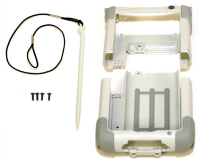

1500 mAh
Standard Battery
50-pack
 HC1726-1446

2600 mAh
Extended Battery
50-pack
 HC1727-1447

STEP TWO: Choose how you charge (required)

USB AC
Adapter, 1A
50-pack
 HC1709-1403

Charge Cradle
w/USB Sync Cable
50-pack
 HC1708-1402

Four-Bay
Charging Cradle
sold as single units
 HC1703-1397

STEP THREE: Choose your protection (optional)

DuraCase
w/tethered stylus
50-pack
 HC1712-1406

DuraCase Deluxe
with belt clip, hand/wrist
strap, and tethered stylus
50-pack
 HC1714-1408